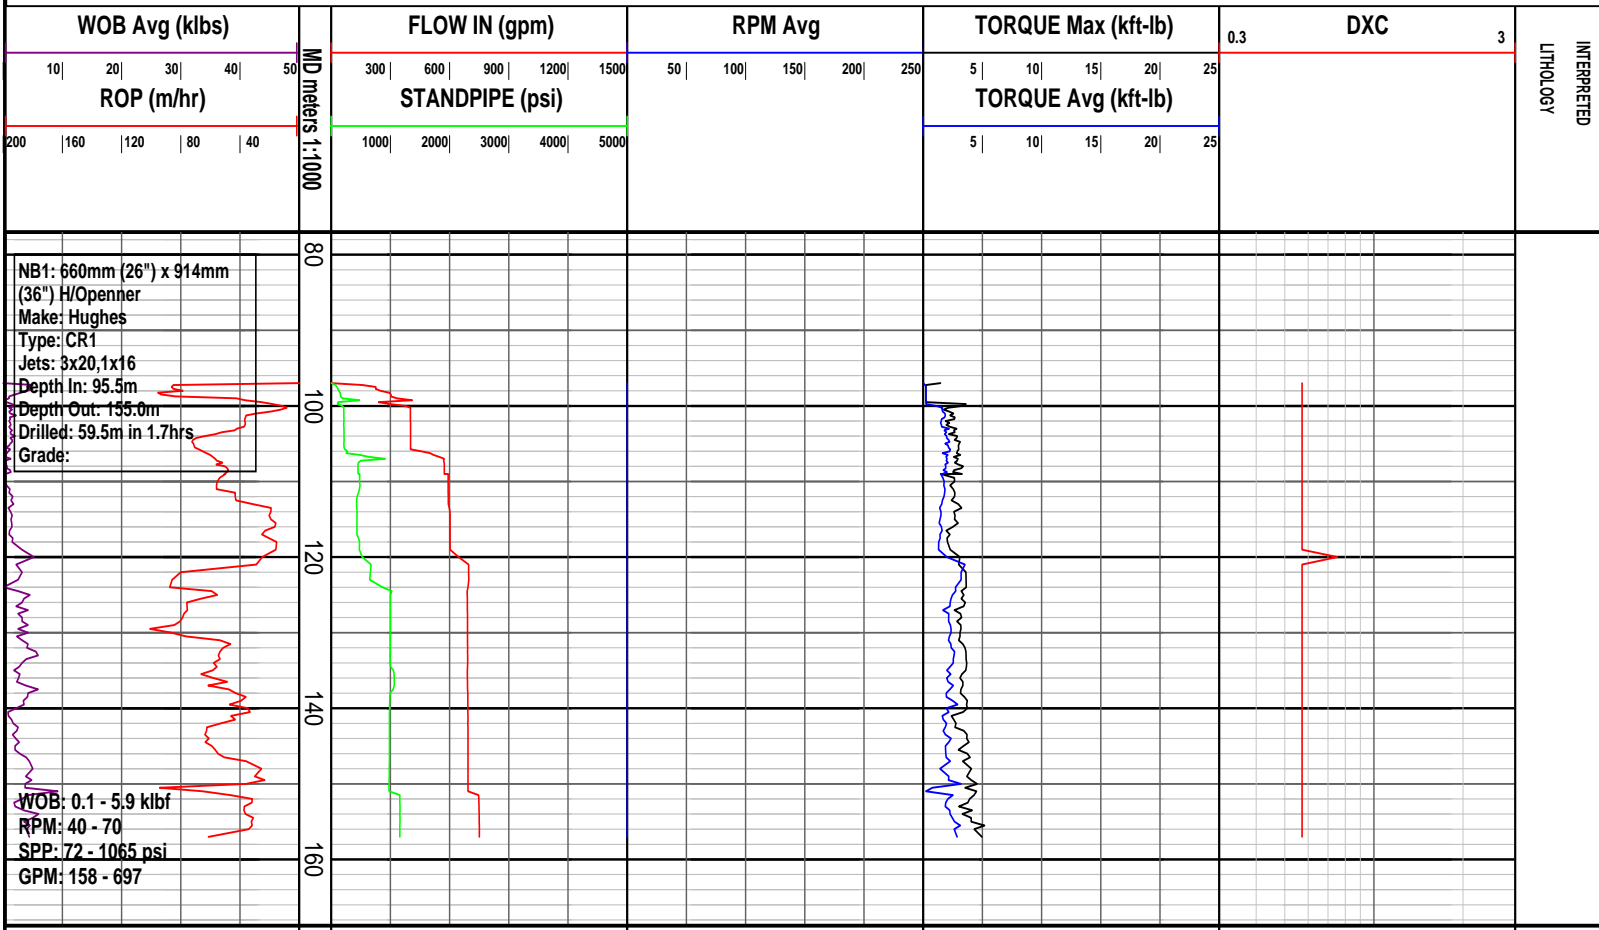

Company : Beach Petroleum

Well : Spikey Beach-1

Interval : 77.00 - 168.76 meters

Created : 06/Sep/2009 7:12:46 AM

INTEQ

### DRILLING DATA PLOT